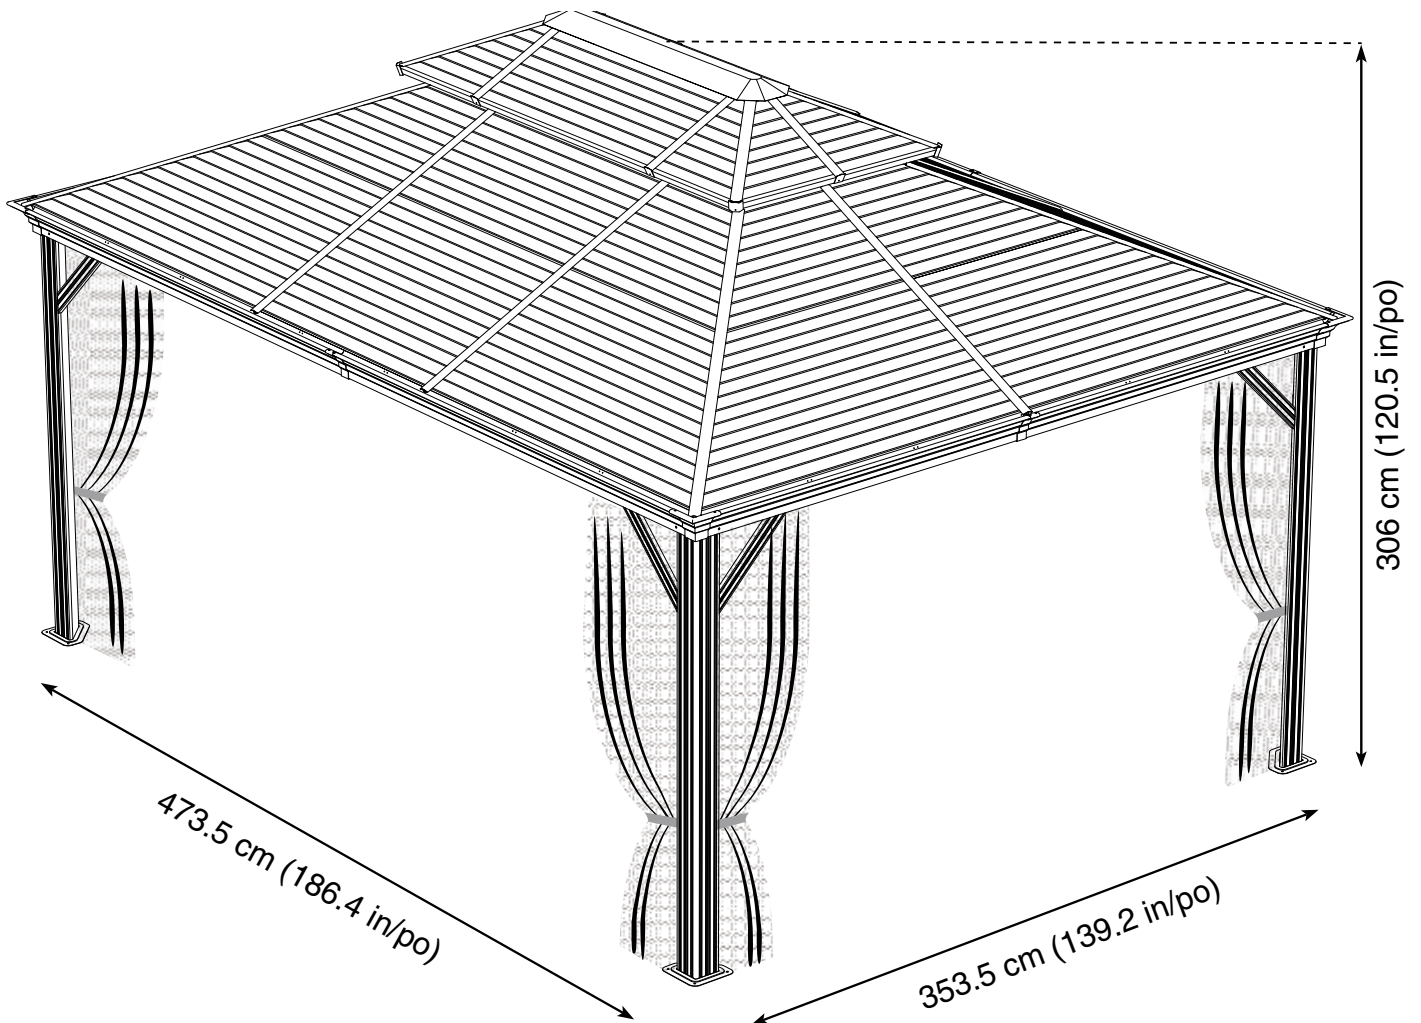

SOJAG

produits saisonniers • seasonal products

QUESTIONS? 1 866-901-1649

Assembly Manual / Guide d'assemblage / Manual de ensamblaje / 조립설명서 / Montageanleitung