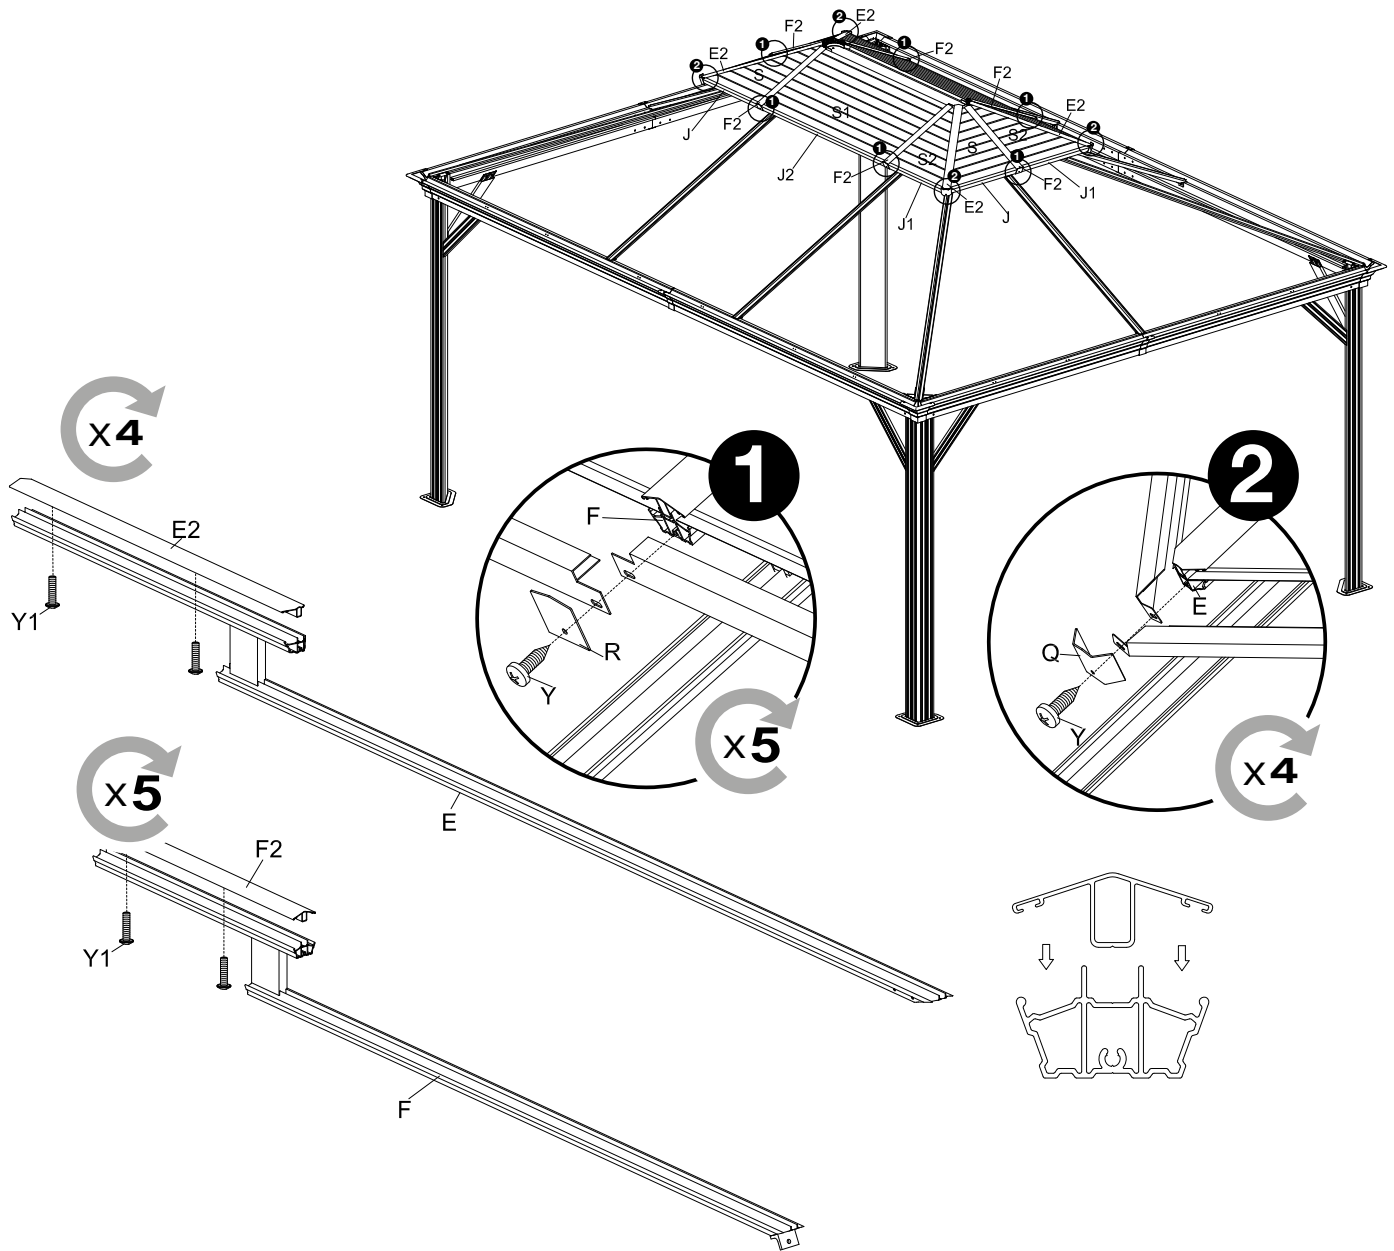

V1x32

A horizontal bar containing three items: a beam labeled 'F x 6', a screw labeled 'V1 x 12', and another screw labeled 'V x 6'. To the right of this bar is a circular inset showing a corner bracket.

Ix2

Yx4

Ix18

Yx36

NOTES

SOJAG ■ I
produits saisonniers • seasonal products