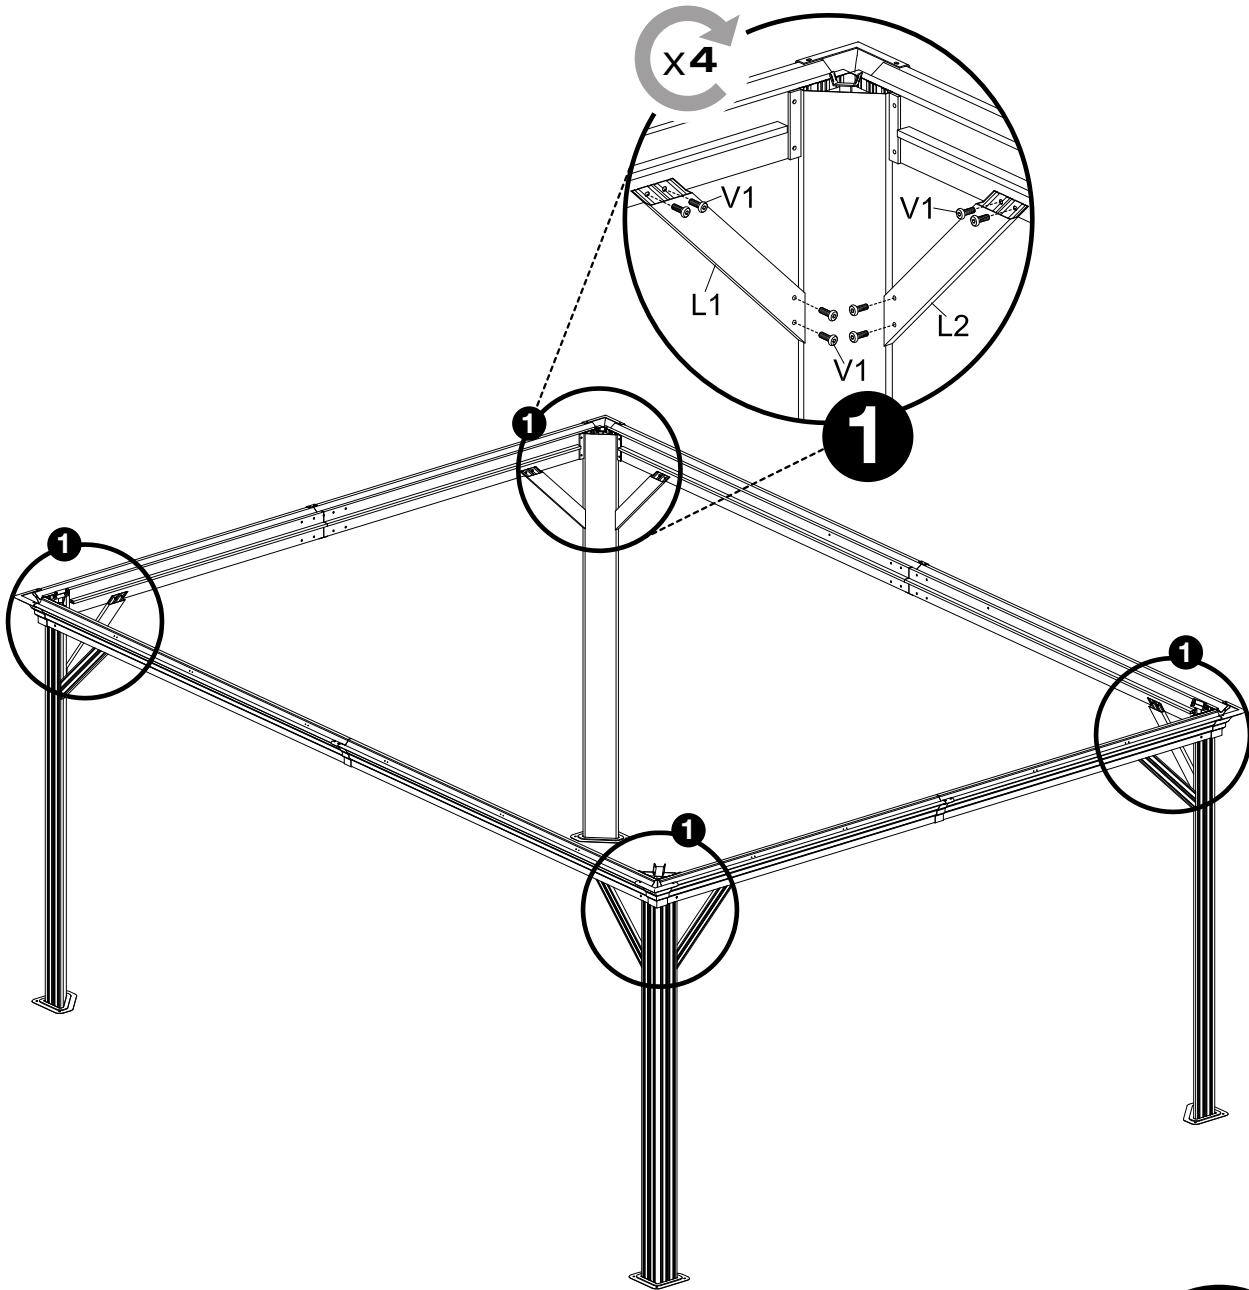

Y X 80 (+8)

Y1 X 54 (+6)

Z X 1

Z1 X 1

 Cx2	 Bx2		 Vx24	
 C1x2	 B1x2			

X_{x16}

L1x4

L2x4

V1x32

A horizontal bar containing three items: a beam labeled 'F x 6', a screw labeled 'V1 x 12', and another screw labeled 'V x 6'. To the right of this bar is a circular inset showing a corner bracket.