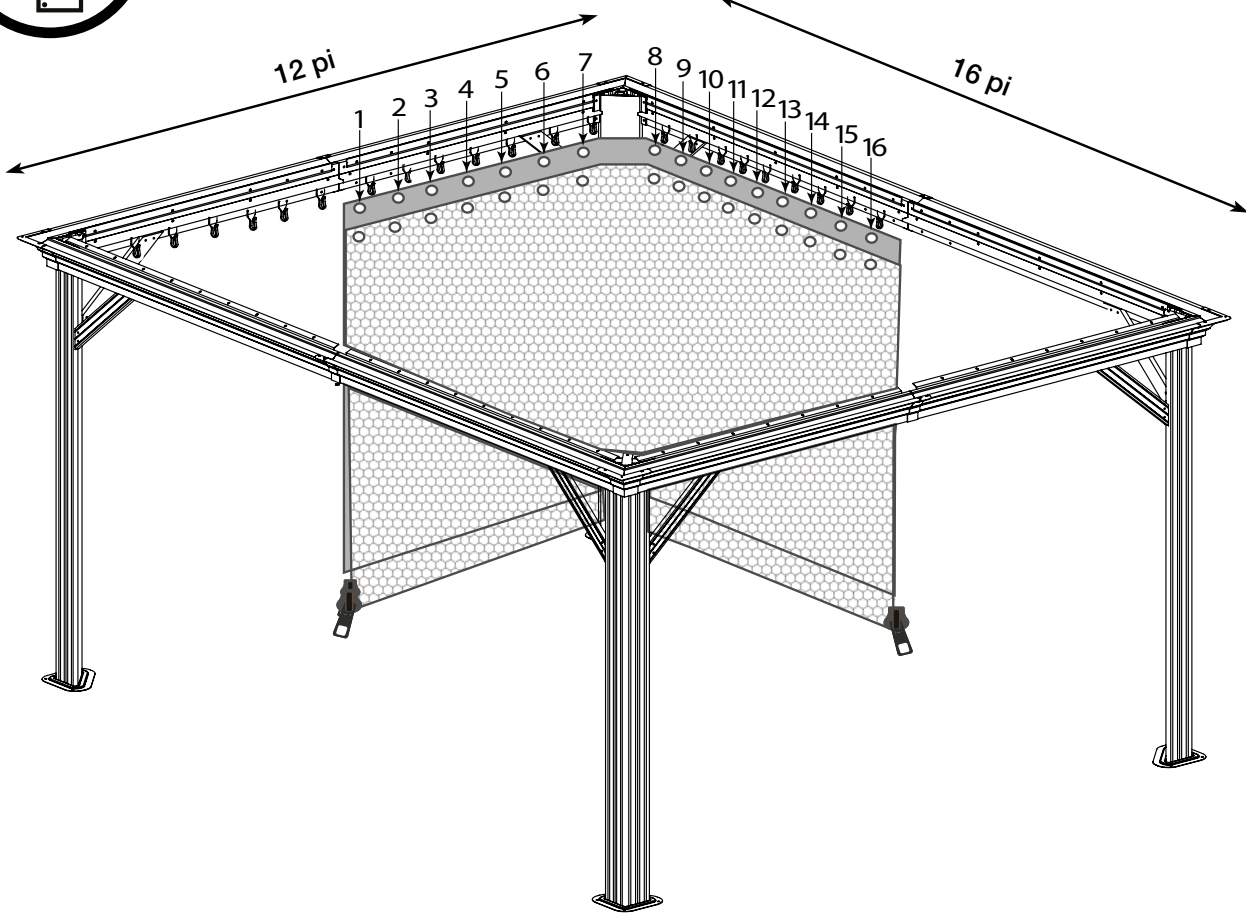

V1x32

A horizontal bar containing three items: a beam labeled 'F x 6', a screw labeled 'V1 x 12', and another screw labeled 'V x 6'. To the right of this bar is a circular inset showing a corner bracket.

Ix2

Yx4

Ix18

Yx36

NOTES

SOJAG ■ I
produits saisonniers • seasonal products