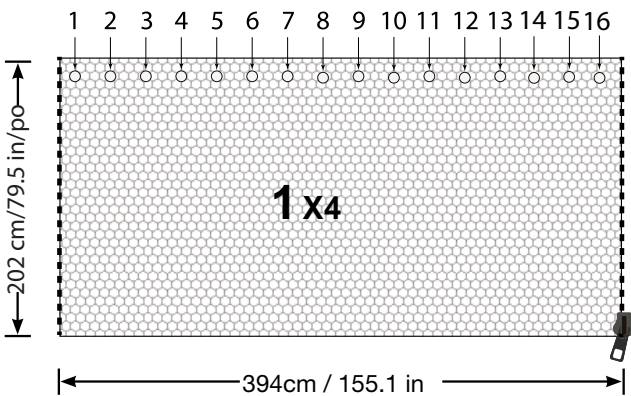

Y X 80 (+8)

Y1 X 54 (+6)

Z X 1

Z1 X 1

 Cx2	 Bx2		 Vx24	
 C1x2	 B1x2			

X_{x16}

L1x4

L2x4

V1x32

A horizontal bar containing three items: a beam labeled 'F x 6', a screw labeled 'V1 x 12', and another screw labeled 'V x 6'. To the right of this bar is a circular inset showing a corner bracket.

Ix2

Yx4

Ix18

Yx36

NOTES

SOJAG ■ I
produits saisonniers • seasonal products