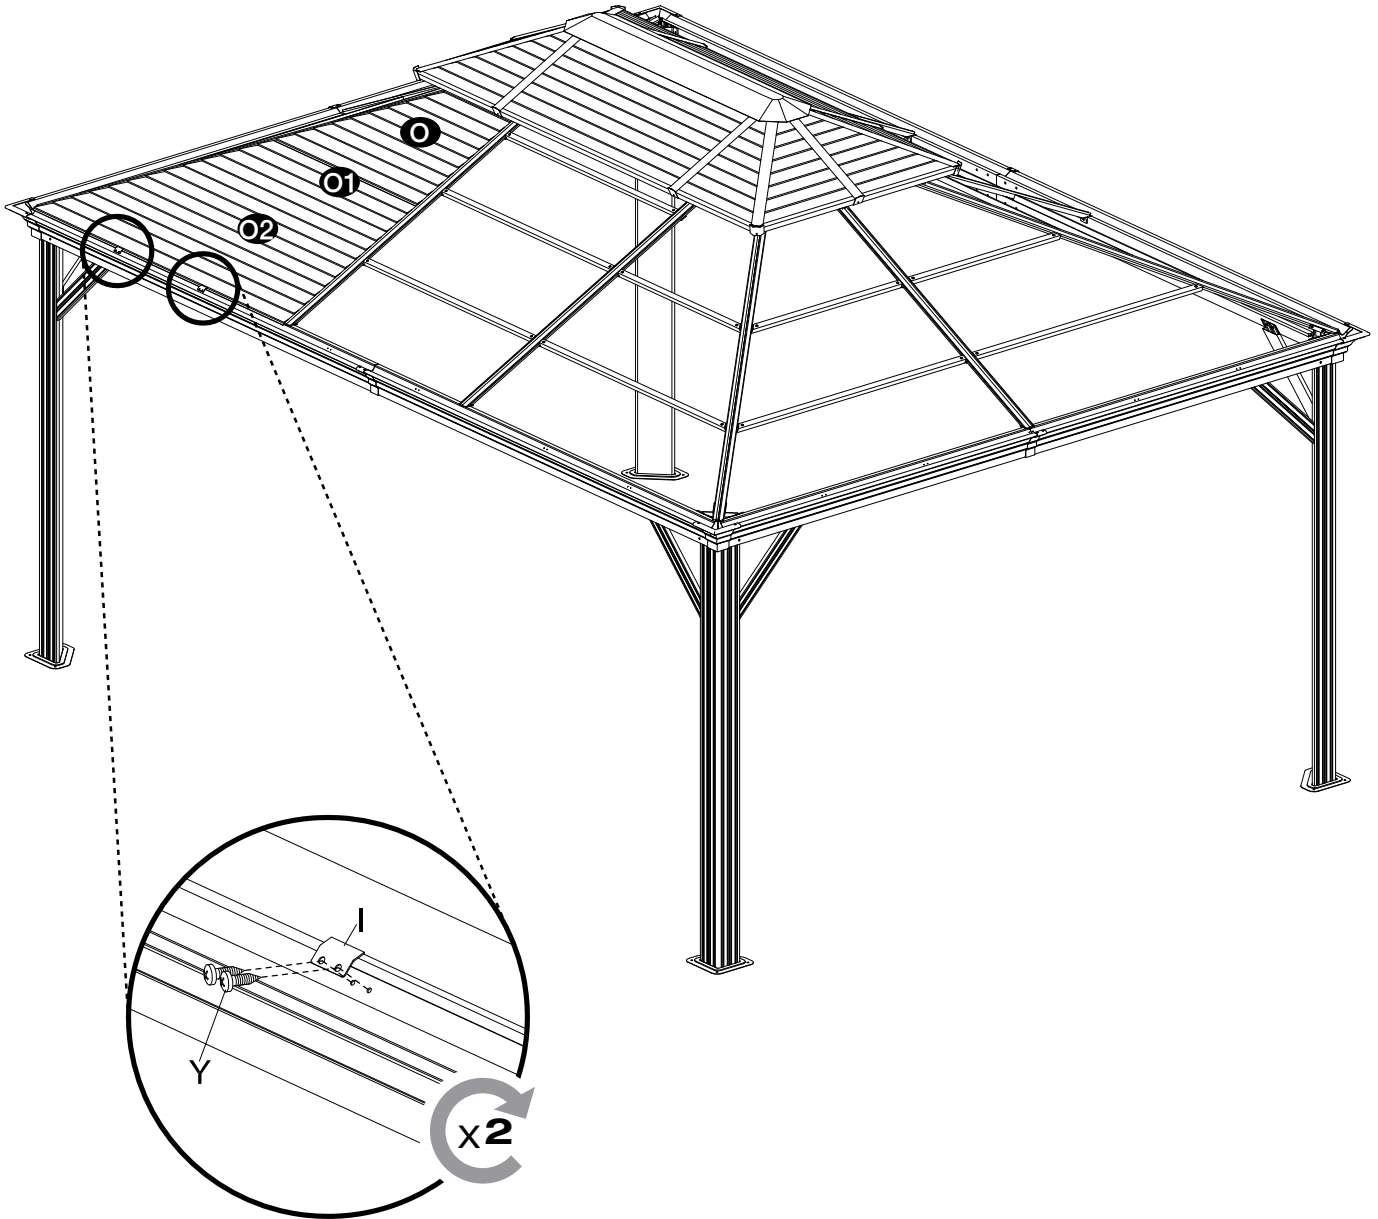

V1x32

A horizontal bar containing three items: a beam labeled 'F x 6', a screw labeled 'V1 x 12', and another screw labeled 'V x 6'. To the right of this bar is a circular inset showing a corner bracket.

Ix2

Yx4

Ix18

Yx36

NOTES

SOJAG ■ I
produits saisonniers • seasonal products