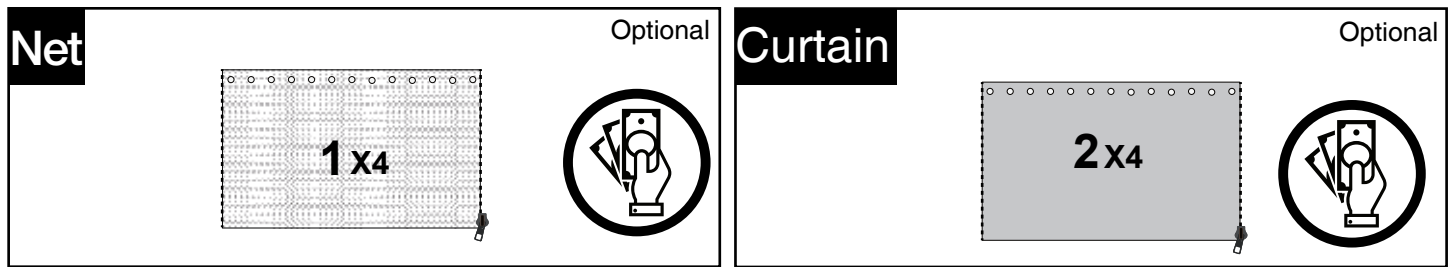

Y X 80 (+8)

Y1 X 54 (+6)

Z X 1

Z1 X 1

 Cx2	 Bx2		 Vx24	
 C1x2	 B1x2			

X_{x16}

L1x4

L2x4

V1x32

A horizontal bar containing three items: a beam labeled 'F x 6', a screw labeled 'V1 x 12', and another screw labeled 'V x 6'. To the right of this bar is a circular inset showing a corner bracket.