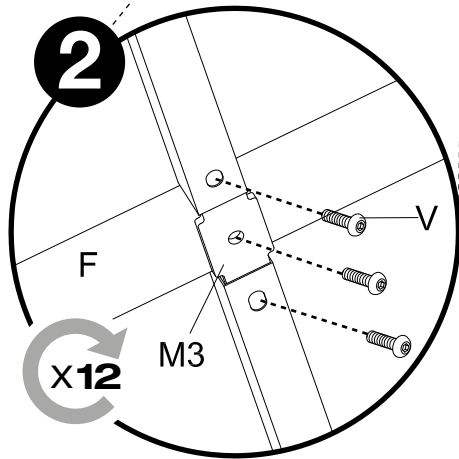

Y X 80 (+8)

Y1 X 54 (+6)

Z X 1

Z1 X 1

 Cx2	 Bx2		 Vx24	
 C1x2	 B1x2			

X_{x16}

L1x4

L2x4

V1x32

A horizontal bar containing three items: a beam labeled 'F x 6', a screw labeled 'V1 x 12', and another screw labeled 'V x 6'. To the right of this bar is a circular inset showing a corner bracket.