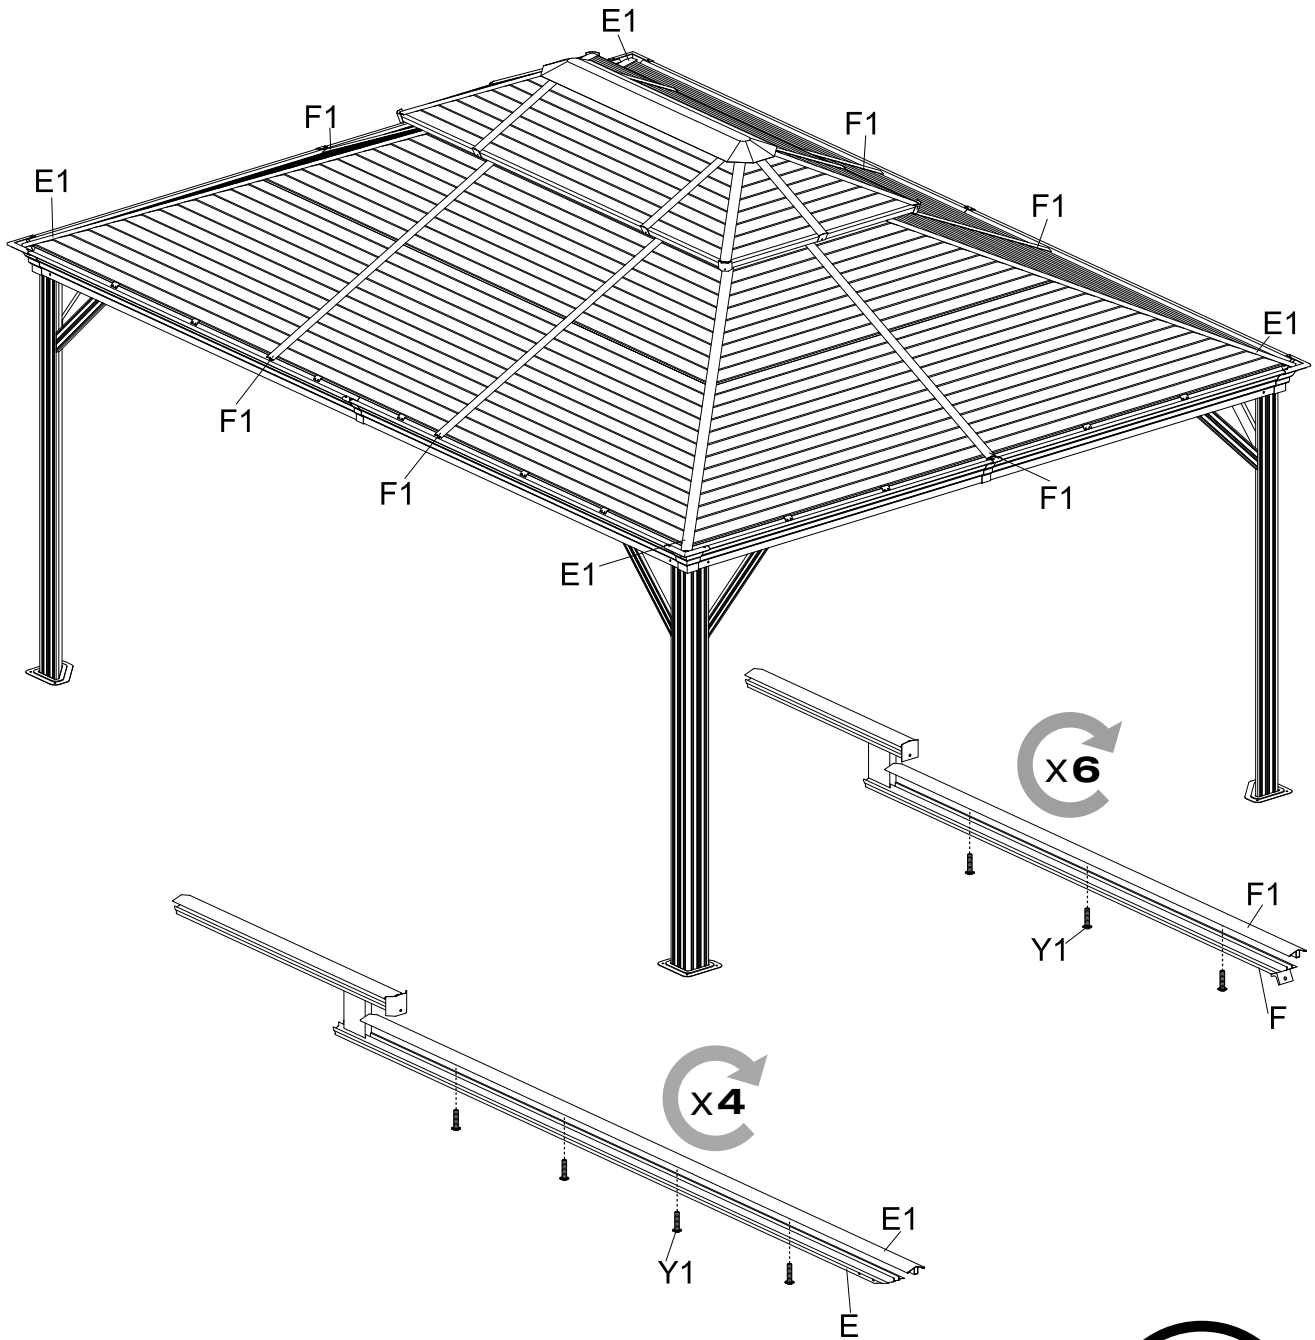

V1x32

A horizontal bar containing three items: a beam labeled 'F x 6', a screw labeled 'V1 x 12', and another screw labeled 'V x 6'. To the right of this bar is a circular inset showing a corner bracket.

Ix2

Yx4

Ix18

Yx36

NOTES

SOJAG ■ I
produits saisonniers • seasonal products