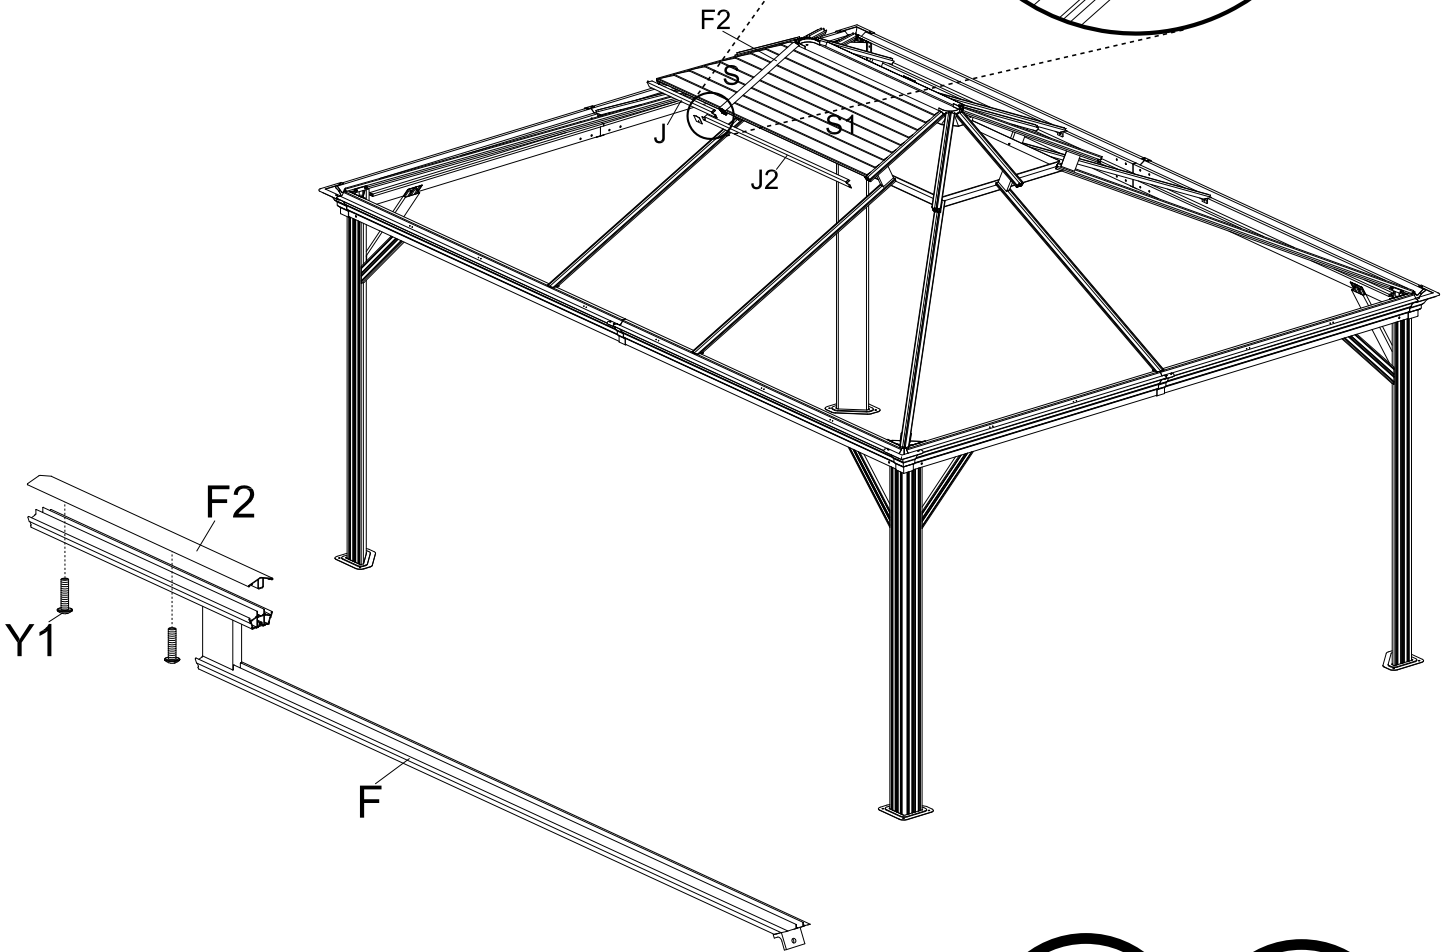

V1x32

A horizontal bar containing three items: a beam labeled 'F x 6', a screw labeled 'V1 x 12', and another screw labeled 'V x 6'. To the right of this bar is a circular inset showing a corner bracket.

Ix2

Yx4

Ix18

Yx36

NOTES

SOJAG ■ I
produits saisonniers • seasonal products