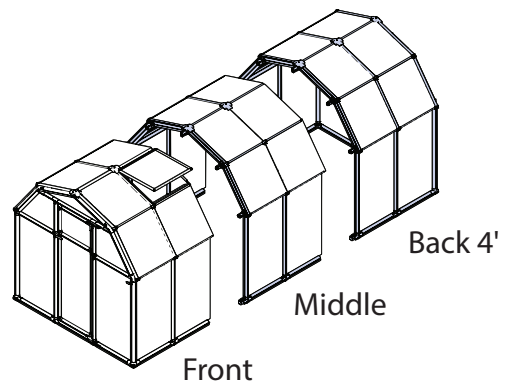

GENERAL

- Rion is not responsible for the misuse of tools or parts.
- You may purchase additional Hobby Gardener Middle Package to extend greenhouse size and to meet your needs.
- The drawings in this manual are designed for 6' x 6' greenhouse, which consists of one front unit and one back unit. Please note that the quantity of parts required for larger greenhouse size is listed in the steps below, depend on the amount of Middle packaging you have purchased.
- All Panels with the stamped words **THIS SIDE OUT** must be facing out to create full UV protection. Remove plastic sticker as panels are locked in place.
- If you have purchased the optional **Rion Resin Greenhouse Base** follow the assembly instructions in the packaging. The Greenhouse Modular Base can be placed in an excavated hole or on the ground. In either case you will require sufficient gravel, earth or other suitable material to fill the base (see table below). All required hardware is included.

Greenhouse Sizes	Base Width	Base Length	Fill Quantity	Screw/Lagbolts
6' x 6'				
6' x 8'				
6' x 10'				
6' x 12'				

Note:

You may assemble the greenhouse on its base on a hard surface and move it to its final position when you have finished. Make sure that there are no obstructions between the assembly area and the final position. Additional Roof Vents are available as an option.