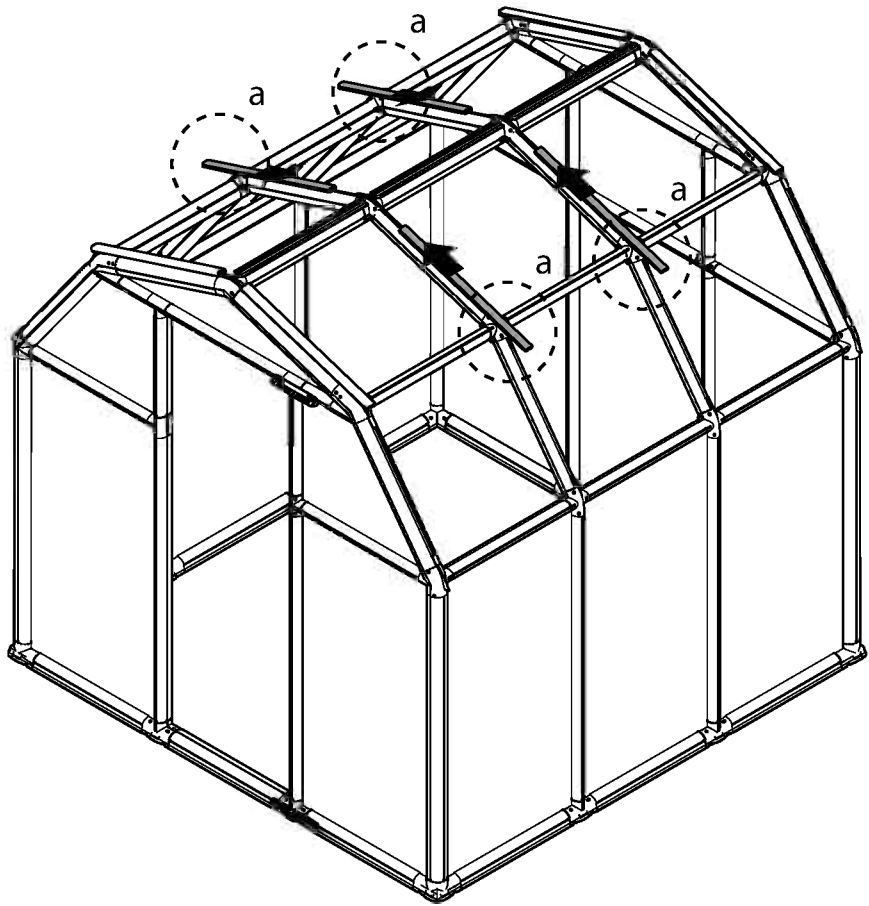

Item		Qty.
7550		4