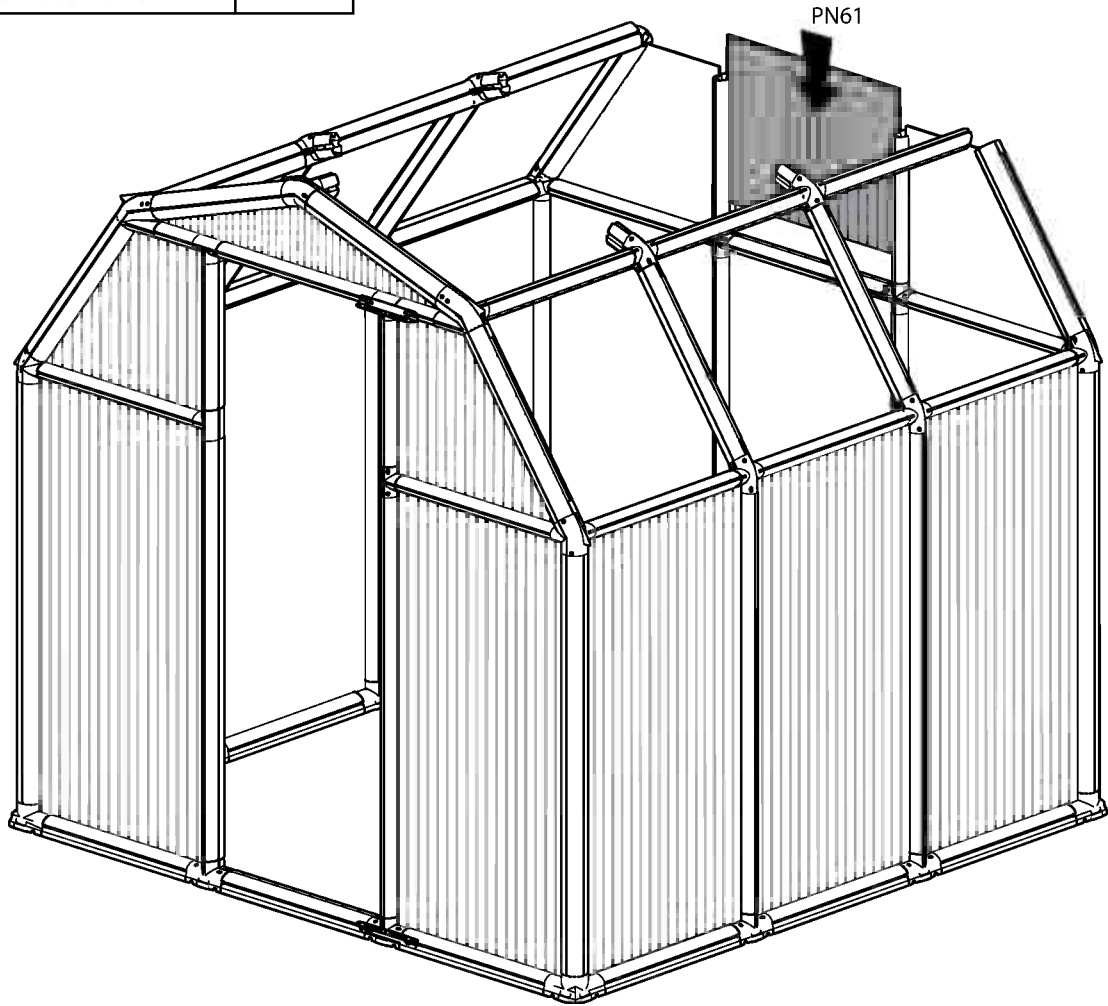

Item		Qty.
PN61	This side out This side	1