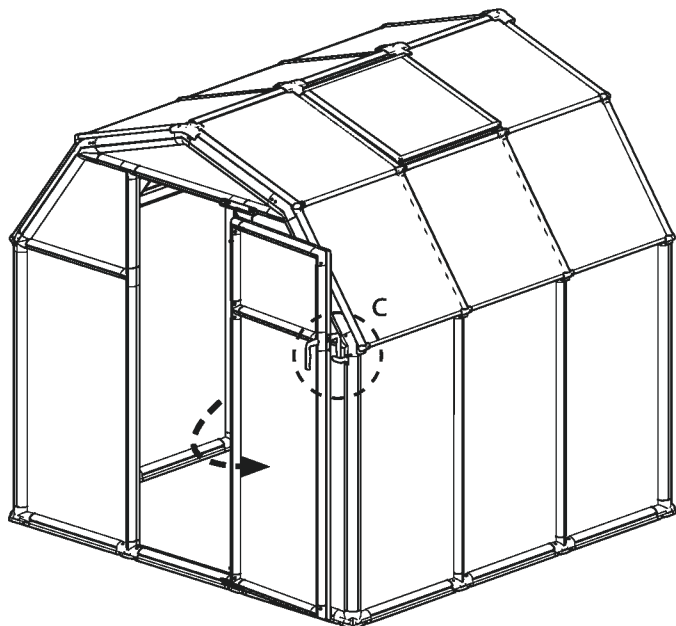

Item		Qty.
7273		1
7281		2