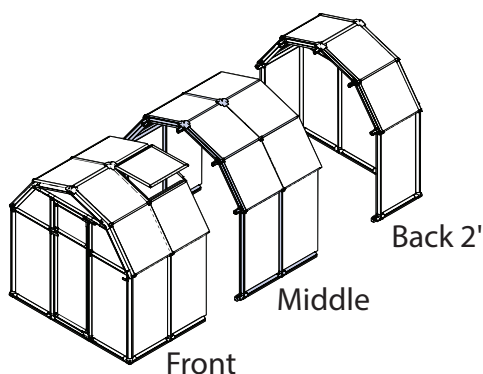

GENERAL

- Rion is not responsible for the misuse of tools or parts.
- You may purchase additional Hobby Gardener Middle Package to extend greenhouse size and to meet your needs.
- The drawings in this manual are designed for 6' x 6' greenhouse, which consists of one front unit and one back unit. Please note that the quantity of parts required for larger greenhouse size is listed in the steps below, depend on the amount of Middle packaging you have purchased.
- All Panels with the stamped words **THIS SIDE OUT** must be facing out to create full UV protection. Remove plastic sticker as panels are locked in place.
- If you have purchased the optional **Rion Resin Greenhouse Base** follow the assembly instructions in the packaging. The Greenhouse Modular Base can be placed in an excavated hole or on the ground. In either case you will require sufficient gravel, earth or other suitable material to fill the base (see table below). All required hardware is included.

Greenhouse Sizes	Base Width	Base Length	Fill Quantity	Screw/Lagbolts
6' x 6'				
6' x 8'				
6' x 10'				
6' x 12'				

Note:

You may assemble the greenhouse on its base on a hard surface and move it to its final position when you have finished. Make sure that there are no obstructions between the assembly area and the final position. Additional Roof Vents are available as an option.