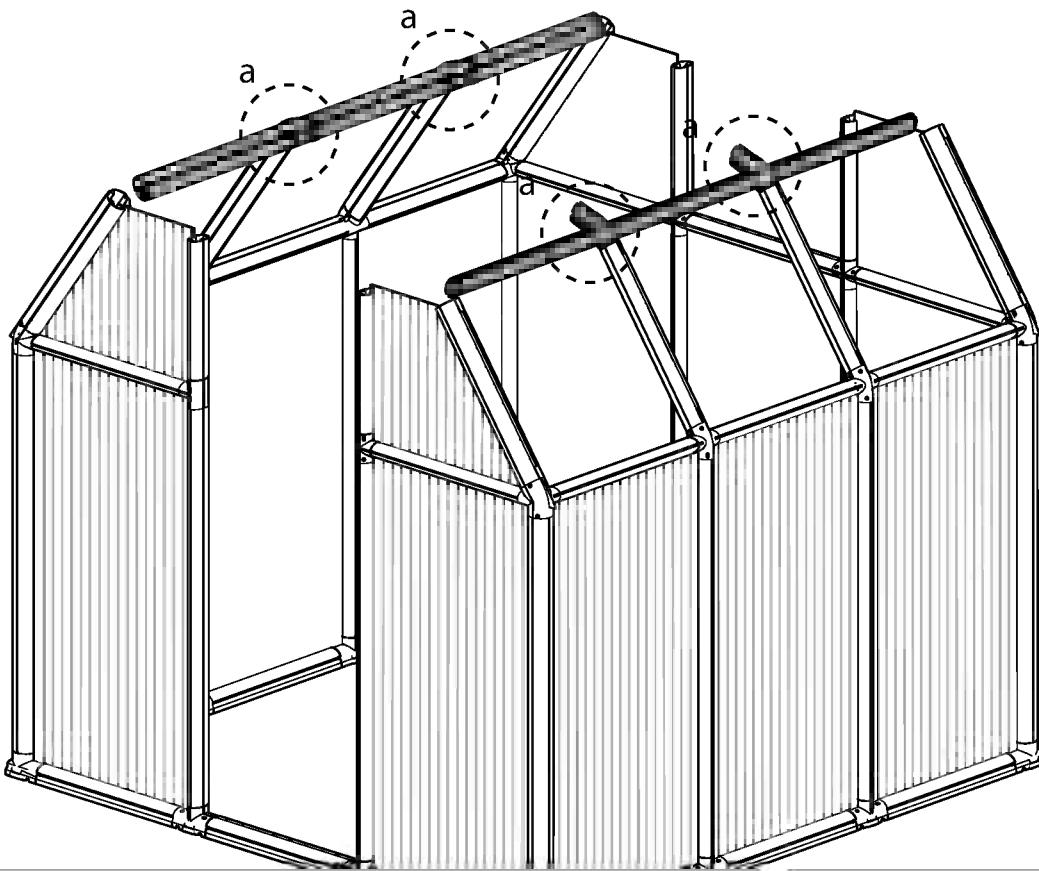

Item		Qty.
E2		6
51		4
pin1		24