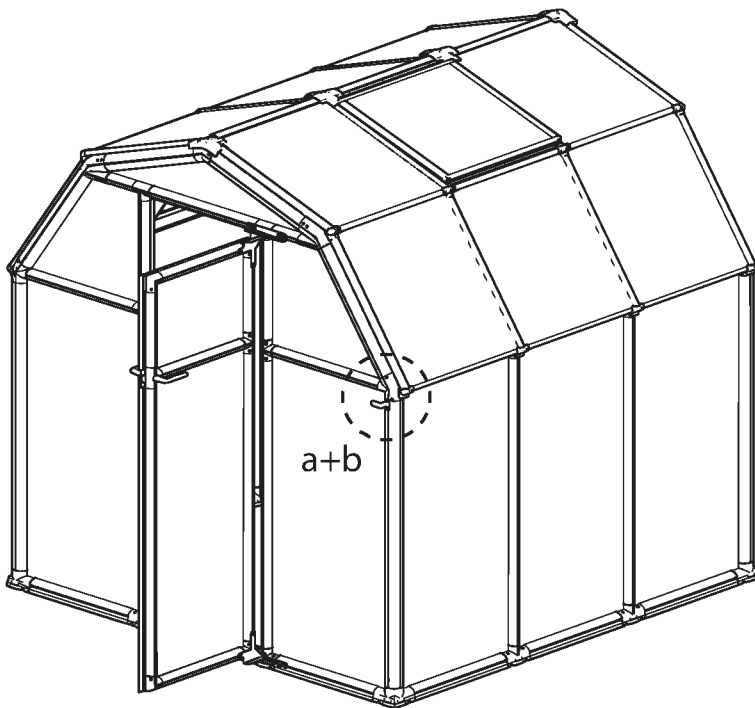

Item		Qty.
7273		1
7281		2