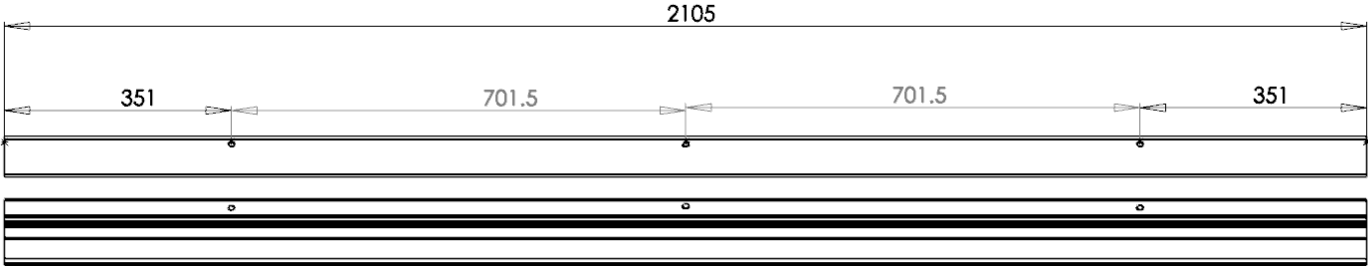

By connecting 2 “verona” carports, you can get **7051 mm** length, (2104.5mm additional length).

Cut these 4 profiles by 370.5 mm to make them symmetric

The carport can have 6 or 8 legs.