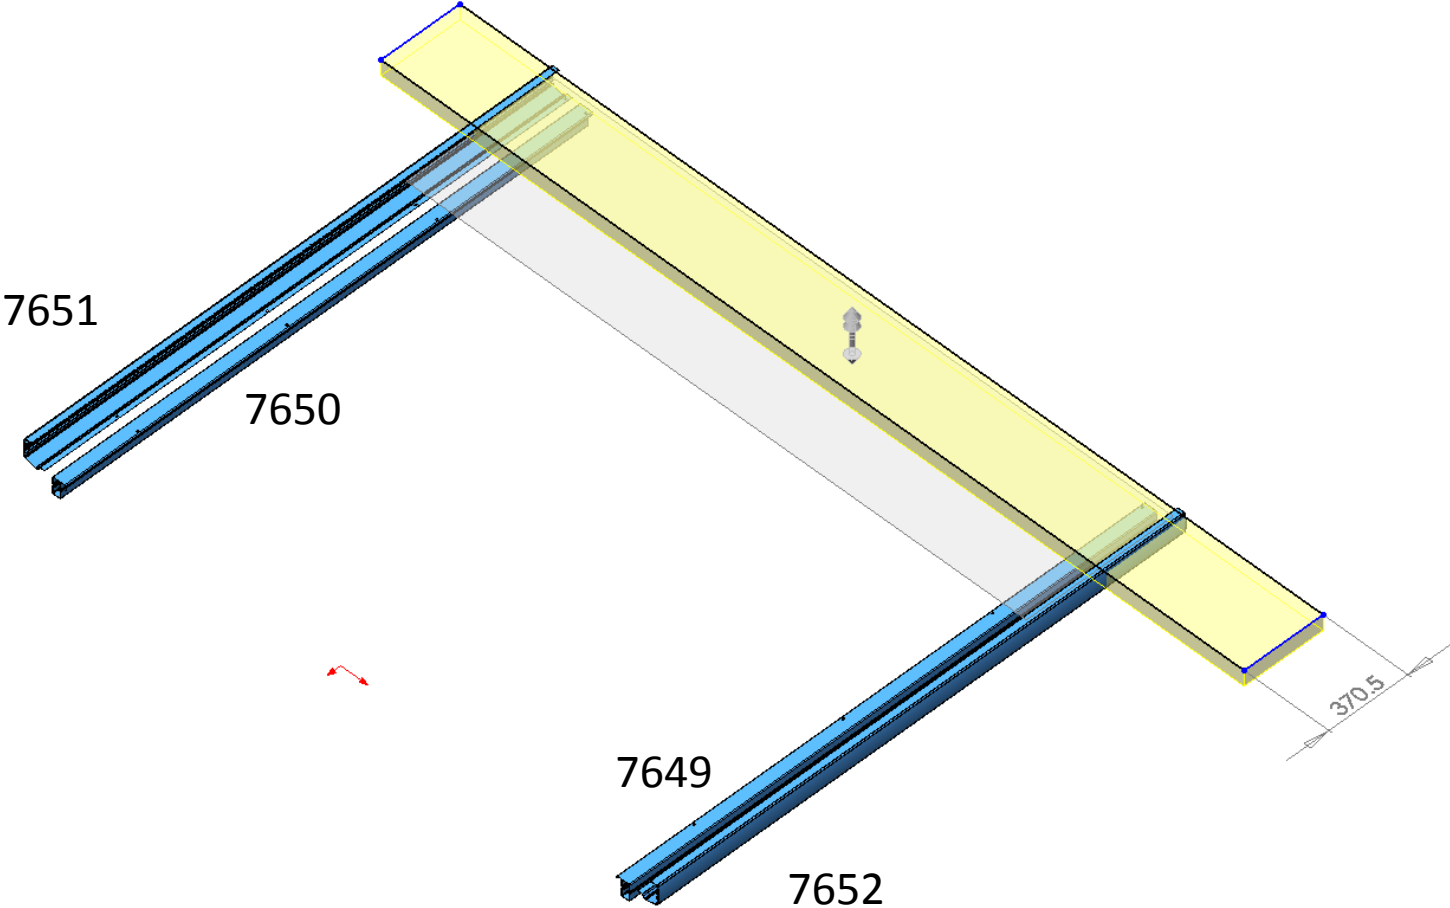

By connecting 2 “verona” carports, you can get **7051 mm** length, (2104.5mm additional length).

Cut these 4 profiles by 370.5 mm to make them symmetric

The carport can have 6 or 8 legs.