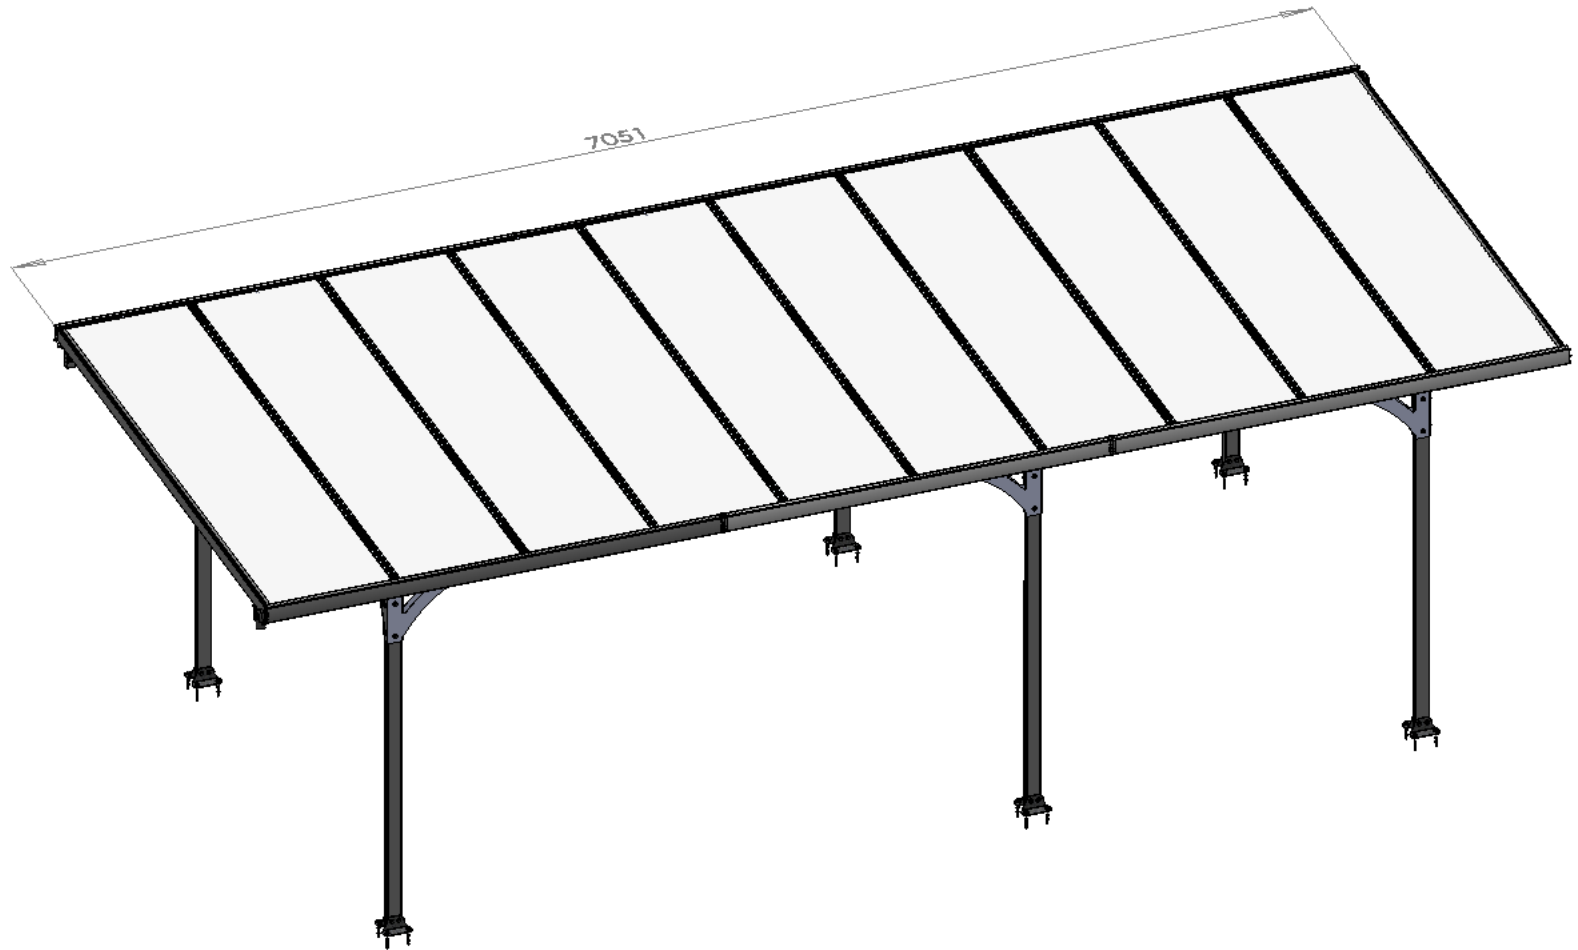

By connecting 2 “verona” carports, you can get **7051 mm** length, (2104.5mm additional length).

Cut these 4 profiles by 370.5 mm to make them symmetric

The carport can have 6 or 8 legs.